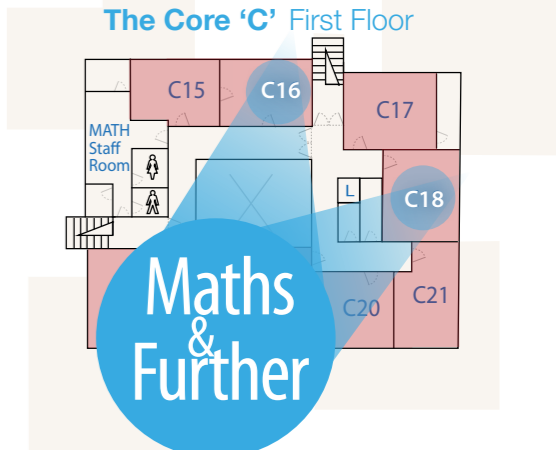

The Kimberley School

Open Evenings 2023

Faculties:

ICT / PC Suites	Arts
Modern Foreign Languages	Science
English & Media	Design & Technology
Maths	P.E.
	Humanities

- External Access
- Student Toilet
- Staff Toilet
- Disabled Toilets
- Lift