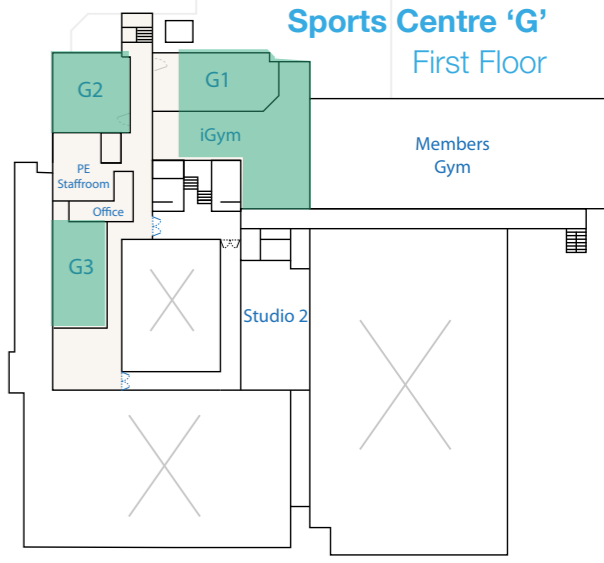

The Kimberley School

Open Evenings 2023

Faculties:

ICT / PC Suites	Arts
Modern Foreign Languages	Science
English & Media	Design & Technology
Maths	P.E.
	Humanities

- External Access
- Student Toilet
- Staff Toilet
- Disabled Toilets
- Lift