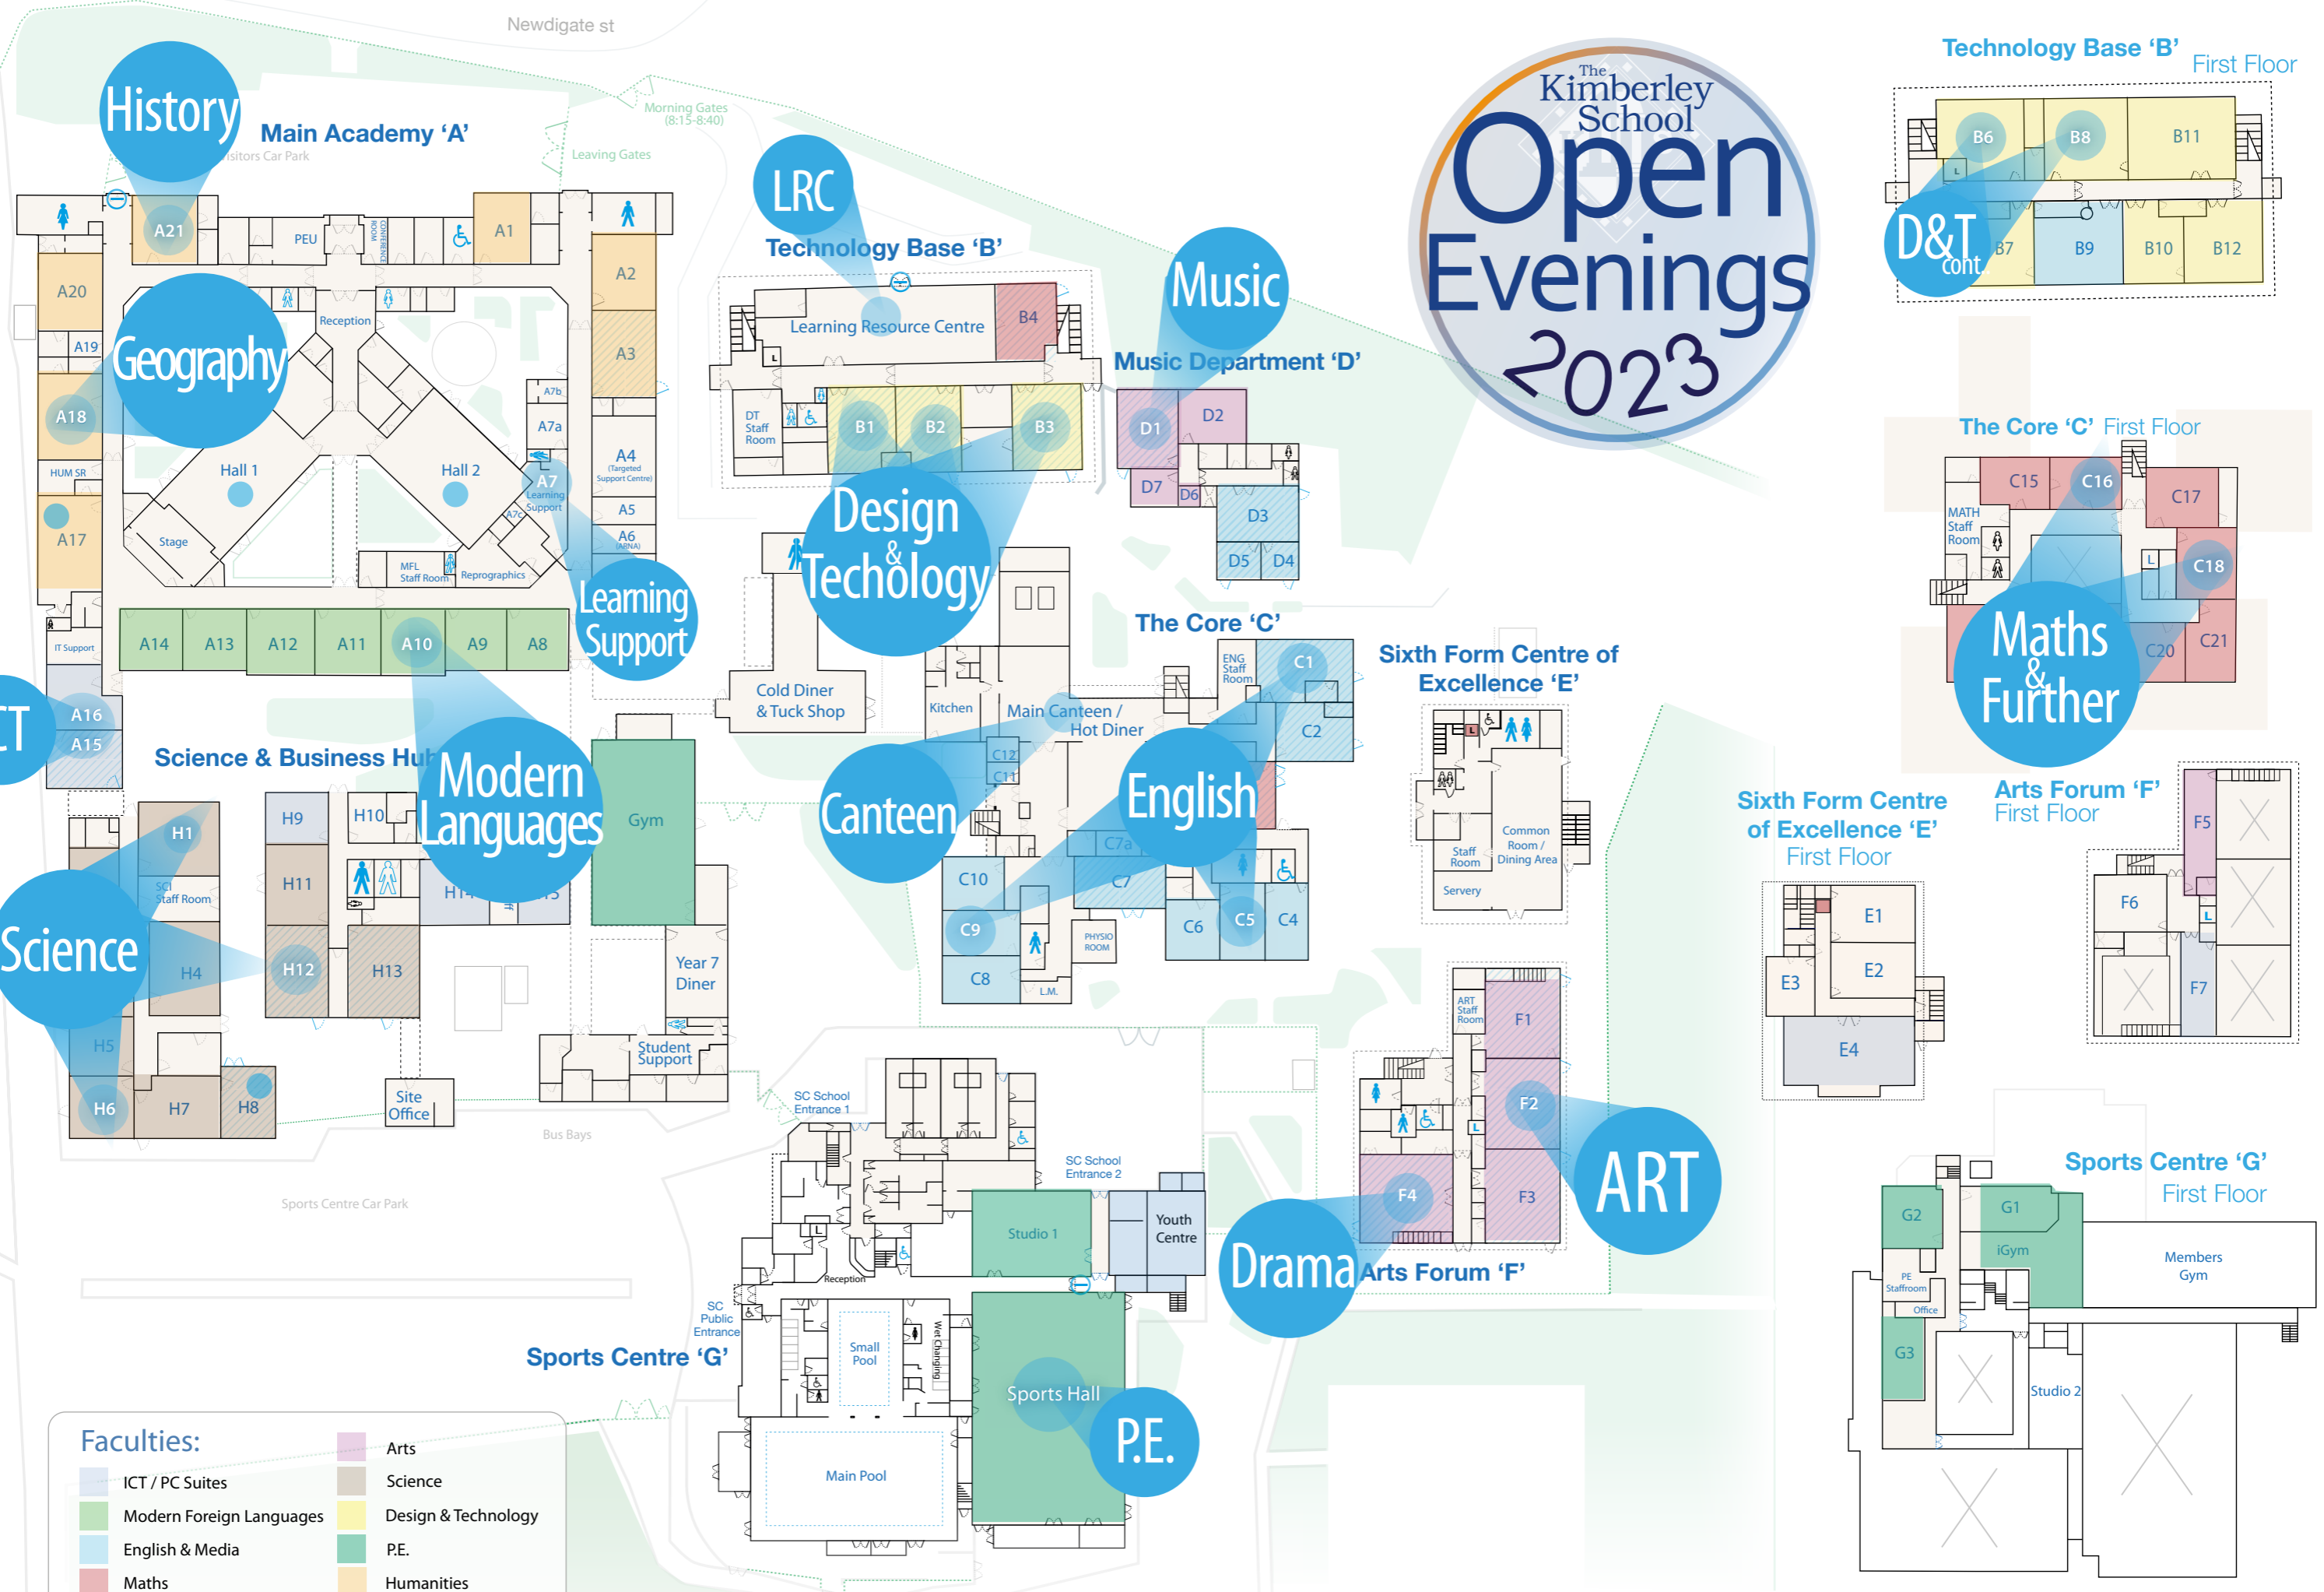

The Kimberley School

Open Evenings 2023

Faculties:

ICT / PC Suites	Arts
Modern Foreign Languages	Science
English & Media	Design & Technology
Maths	P.E.
	Humanities

- External Access
- Student Toilet
- Staff Toilet
- Disabled Toilets
- Lift