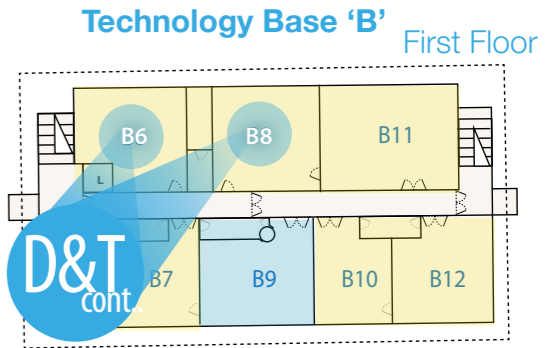

The Kimberley School

Open Evenings 2023

Faculties:

ICT / PC Suites	Arts
Modern Foreign Languages	Science
English & Media	Design & Technology
Maths	P.E.
	Humanities

- External Access
- Student Toilet
- Staff Toilet
- Disabled Toilets
- Lift