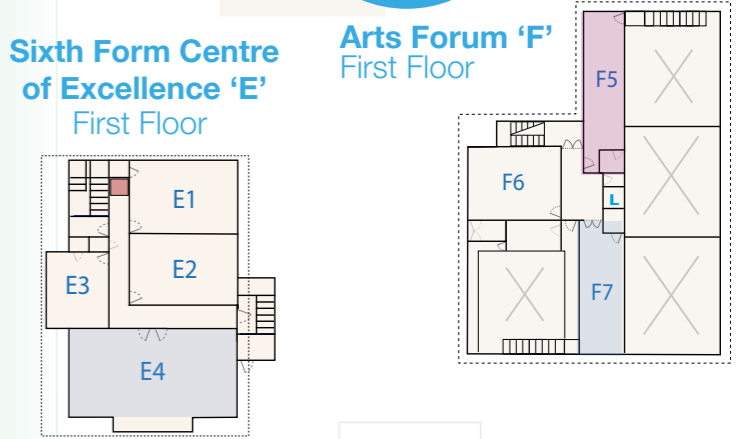

The Kimberley School

Open Evenings 2023

Faculties:

ICT / PC Suites	Arts
Modern Foreign Languages	Science
English & Media	Design & Technology
Maths	P.E.
	Humanities

- External Access
- Student Toilet
- Staff Toilet
- Disabled Toilets
- Lift